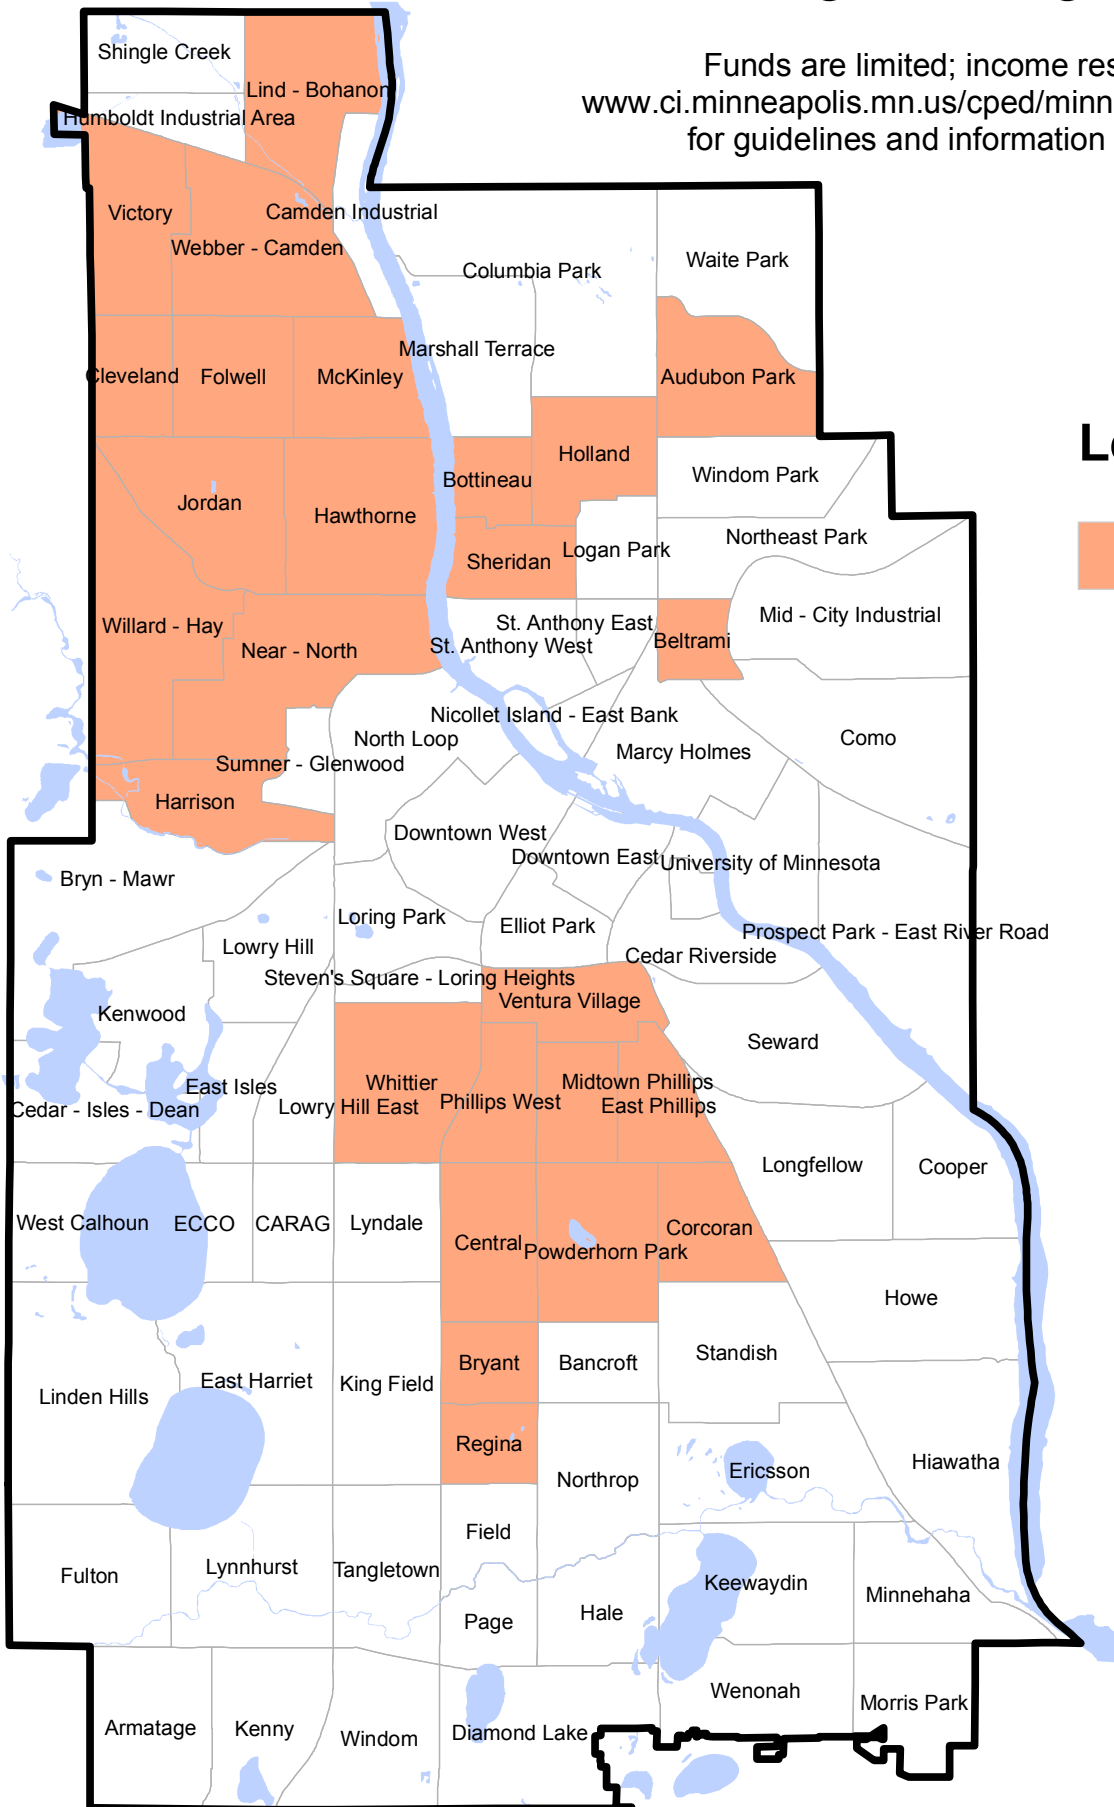

Minneapolis Advantage Eligible Neighborhoods

Funds are limited; income restrictions apply. See www.ci.minneapolis.mn.us/cped/minneapolisadvantage_home.asp for guidelines and information or call 612-588-3033.

Legend

 Eligible Neighborhood